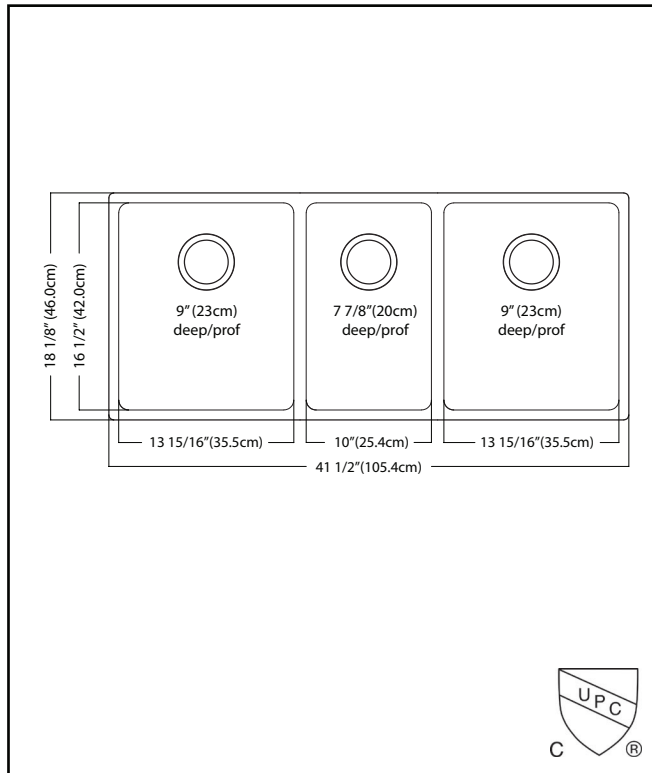

KINDRED

Brookmore Undermount

BROOKMORE

TRIPLE BOWL 18 GAUGE UNDERMOUNT

MODEL: BTU1841-9N

- ✓ **Quality Beyond Material:** Designed with 18 gauge quality stainless steel with exceptional resistance to staining and corrosion
- ✓ **Larger Bowl Capacity:** A generous capacity bowl that is made even more spacious, with the tighter radius corners, creating ample space for all your prepping and cleaning needs.
- ✓ **Rear Drain Placement:** The rear drain maximizes the usable bottom surface of the bowl while also creating extra cabinet space beneath the sink.
- ✓ **Remarkably Quiet:** Sound dampening system goes to work to reduce the noise caused by a garbage disposal or running water.

TECHNICAL FEATURES

OVERALL SINK SIZE (OD)	18 1/8" FB x 41 1/2" LR
EQUAL BOWL SIZE (ID)	16 1/2" FB x 13 15/16" LR
SMALL BOWL SIZE (ID)	16 1/2" FB X 10" LR
BOWL DEPTH	9" LG / 7 7/8" SM
MINIMUM CABINET SIZE	45"
MATERIAL	18 Gauge
BOWL CORNER RADIUS	20 mm
STAINLESS STEEL FINISH	Satin
DRAIN HOLE LOCATION	Rear
INSTALLATION TYPE	Undermount
SOUND COATING	Sound pads
WARRANTY	Limited Lifetime
COUNTRY OF ORIGIN	China